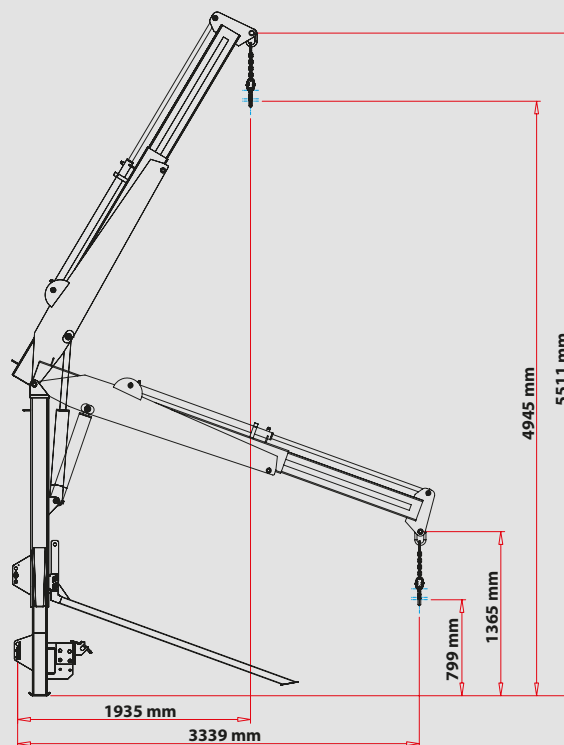

Hydraulic system of machine enable to operate freely and secure with single operator. Thanks to combined work of lifter and spreader there can be saved labour time and costs. Linkage with variable width is suitable for any tractor and fertilizer spreader. Quick and easy connection of lifter is provided by the help of connection adapters.

Technical Specifications* / Техническая Характеристика	Unit/Ед.изм.	BL 1000	BBL LONG
Lifting capacity with extended boom Грузоподъемность с продленной стрелой	kg/кг	1000	1300
	lbs/фунт	2204	2866
Lifting capacity with shortened boom Грузоподъемность с укороченной стрелой	kg/кг	600	900
	lbs/фунт	1322	1984
Max Lifting Height Макс. высота подъема	mm/мм	4500	5500
	ft.in./фут. дюйм	14'9"	18'

1 inch = 25,4 mm - 1 inch = 0,083 feet (foot) - 1 feet (foot) = 12 inch

* Manufacturer reserves rights to change them without notice./ *Производитель оставляет за собой право изменять их без уведомления